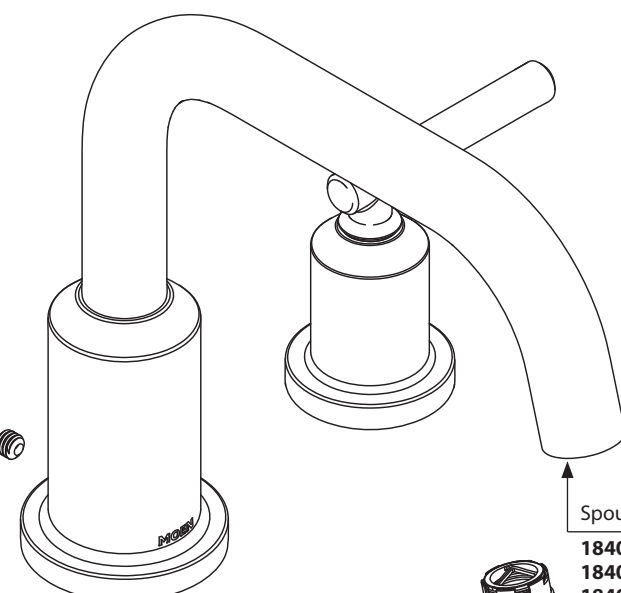

■ Order by Part Number

■ Trim can be used with
4792, 4793, 4796, 4797,
4798, 4992, 4993, 4996,
4997, 4999 valves

Gibson™ Two-Handle Roman Tub Faucet Trim		
MODEL	TYPE	FINISH
T961	Lever	Chrome
T961BN	Lever	Brushed Nickel
T961BL	Lever	Matte Black

Handle Kit

- 165193 Chrome
- 165193BN Brushed Nickel
- 165193BL Matte Black

Plug Button

- 1512 Chrome
- 1512BN Brushed Nickel
- 1512WR Wrought Iron (Used for Matte Black)

Set Screw (Requires 3/32" hex key)

99892

Spout Kit

- 184086 Chrome
- 184086BN Brushed Nickel
- 184086BL Matte Black

Stream Straightener
(includes tool)

128884

Stem Extension & Escutcheon Adjuster Kit
(for valves sold after 5/12)

161774

Escutcheon Adjuster
(for valves sold before 8/08)