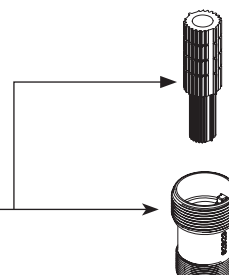

■ Order by Part Number

■ Trim can be used with
4792, 4793, 4796, 4797,
4798, 4992, 4993, 4996,
4997, 4999 valves

Gibson™ Two-Handle Roman Tub Faucet Trim		
MODEL	TYPE	FINISH
T961	Lever	Chrome
T961BN	Lever	Brushed Nickel
T961BL	Lever	Matte Black

Handle Kit

- 165193 Chrome
- 165193BN Brushed Nickel
- 165193BL Matte Black

Plug Button

- 1512 Chrome
- 1512BN Brushed Nickel
- 1512WR Wrought Iron (Used for Matte Black)

Set Screw (Requires 3/32" hex key)

99892

Spout Kit

- 184086 Chrome
- 184086BN Brushed Nickel
- 184086BL Matte Black

Stream Straightener
(includes tool)

128884

Stem Extension & Escutcheon Adjuster Kit
(for valves sold after 5/12)

161774

Escutcheon Adjuster
(for valves sold before 8/08)