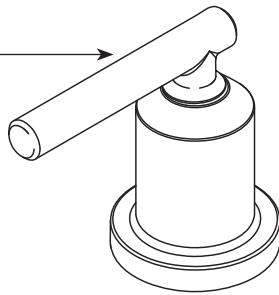

■ Order by Part Number

■ Trim can be used with
4792, 4793, 4796, 4797,
4798, 4992, 4993, 4996,
4997, 4999 valves

Gibson™ Two-Handle Roman Tub Faucet Trim		
MODEL	TYPE	FINISH
T961	Lever	Chrome
T961BN	Lever	Brushed Nickel
T961BL	Lever	Matte Black

Handle Kit

- 165193 Chrome
- 165193BN Brushed Nickel
- 165193BL Matte Black

Plug Button

- 1512 Chrome
- 1512BN Brushed Nickel
- 1512WR Wrought Iron (Used for Matte Black)

Set Screw (Requires 3/32" hex key)